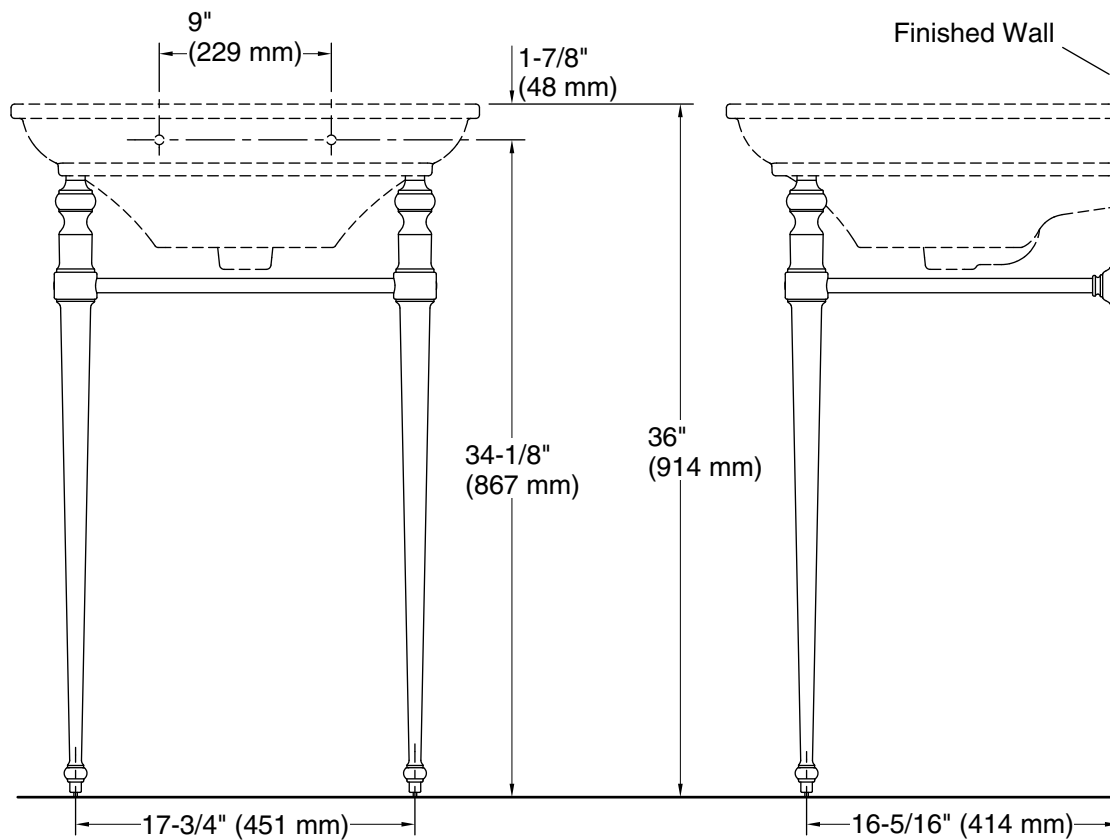

Memoirs® Stately

Console Table Legs
K-30007

Features

- Set of two legs.
- Combines with the K-29999 Memoirs Stately 24" bathroom sink for a complete console table solution.
- Includes a towel rail.
- Integrated leveling feature.
- Coordinates with other products in the Memoirs collection.

Material

- Solid brass.

Required Products/Accessories

K-29999-1 Pedestal/Console Table Bathroom Sink

or

K-29999-4 Pedestal/Console Table Bathroom Sink

or

K-29999-8 Pedestal/Console Table Bathroom Sink

Color	Code	Description
	CP	Polished Chrome
	BN	Vibrant® Brushed Nickel
	BV	Vibrant® Brushed Bronze
	2BZ	Oil-Rubbed Bronze

Technical Information

All product dimensions are nominal.

Material: Brass

Notes

Install this product according to the installation instructions.